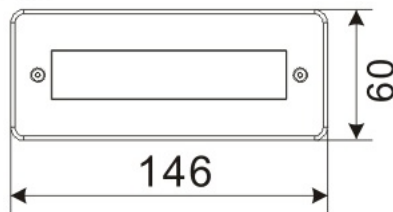

LED Recessed Lighting – LR-R00104

| | |
|---------------------------|-------------|
| Model No. | LR-R00104 |
| LED Type | 5mm |
| LED Q'TY. | 18 |
| Beam Angle | - |
| Minimum luminous flux(lm) | 90 |
| Voltage | 120-240V |
| LED Watt | 1.5W |
| Environmental Temperature | - 20°C~60°C |
| Environmental Humidity | 0%-95% |
| Safety Class | II |
| Safety Type | IP68 |
| Material | ST304+PC |
| Driver | Included |