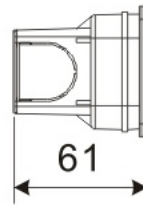

LED Recessed Lighting – LR-R00104

| | |
|---------------------------|-------------|
| Model No. | LR-R00104 |
| LED Type | 5mm |
| LED Q'TY. | 18 |
| Beam Angle | - |
| Minimum luminous flux(lm) | 90 |
| Voltage | 120-240V |
| LED Watt | 1.5W |
| Environmental Temperature | - 20°C~60°C |
| Environmental Humidity | 0%-95% |
| Safety Class | II |
| Safety Type | IP68 |
| Material | ST304+PC |
| Driver | Included |